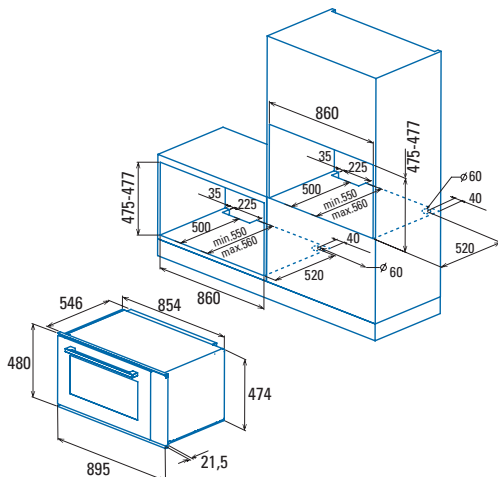

CMD 9208 BK

CMD 9208 BK
Cod. **07039305** EAN **8422248093156**

- Multifunction** oven - 8 functions
- Push/Pull **controls**
- Digital cooking programmer
- Temperature range 50°C-250°C
- 5 levels for placing easy-to-move trays
- Panoramic door , easy clean interior
- Triple glazed cool door
- Accessories:**Deep tray** and grid
- Easy clean system
- Black glass finishing
- 90cm wide
- Net capacity **93 litres**
- 220/240V 50/60Hz
- Energy Class A**

Code	07039305
EAN	8422248093156
Model	CMD 9208 BK
Type	Multifunction Turbo
Product fiche according to EU 65/2014 y EU 66/2014	
Energy efficiency index (IEE)	94
Energy efficiency Class	A
Energy consumption in conventional mode [kWh/cycle]	1,15
Energy consumption in fan-forced mode [kWh/cycle]	0,9
Number of cavities	1
Heat source	Electricity
Mass of the appliance [Kg]	47,4
Cavity volume (L)	93
Dimensions	
Width [mm]	895
Height [mm]	480
Depth [mm]	546
Cavity width [mm]	658
Cavity height [mm]	345
Cavity depth [mm]	410
Characteristics	
Finishing	Black glass
Soft Door closing	No
Tray levels	5
Convection Fan	Yes
Number of light bulbs	2
Controls	
Control type	Touch with push-pull knobs
Screen Technology	LCD
Cooking programmer start/stop	No
Cooking programmer stop	Yes
Minute minder	No
Working pilot light	Yes
Thermostat pilot light	Yes
Min. temperature [°C]	50
Max. Temperature [°C]	250
Cleaning	
Enamel	Non-stick black
Cavity type	Flat
Inner glass	Removable
AquaSmart Cleaning	No
Number of programmes	10
Fast preheat	No
Inner light	Yes
Safety	
Safety lock	Yes
Number of door glasses	3
Cooling fan	Yes
Security Thermostat	Yes
Electrical connection	
Grill power [W]	900 + 1800
Bottom heating element power [W]	1500
Back heating element power [W]	2500
Total rated Power [W]	2800
Nominal voltage [V] / Mains frequency [Hz]	220-240 / 50/60
Light power [W]	2 x 25
Plug	No
Accessories	
Side racks	1
Grill	1
Shallow tray	-
Deep tray	1
Sliding rails	-
Turnspit	-
Pizza Stone (optional)	-
Gas connection hose	-